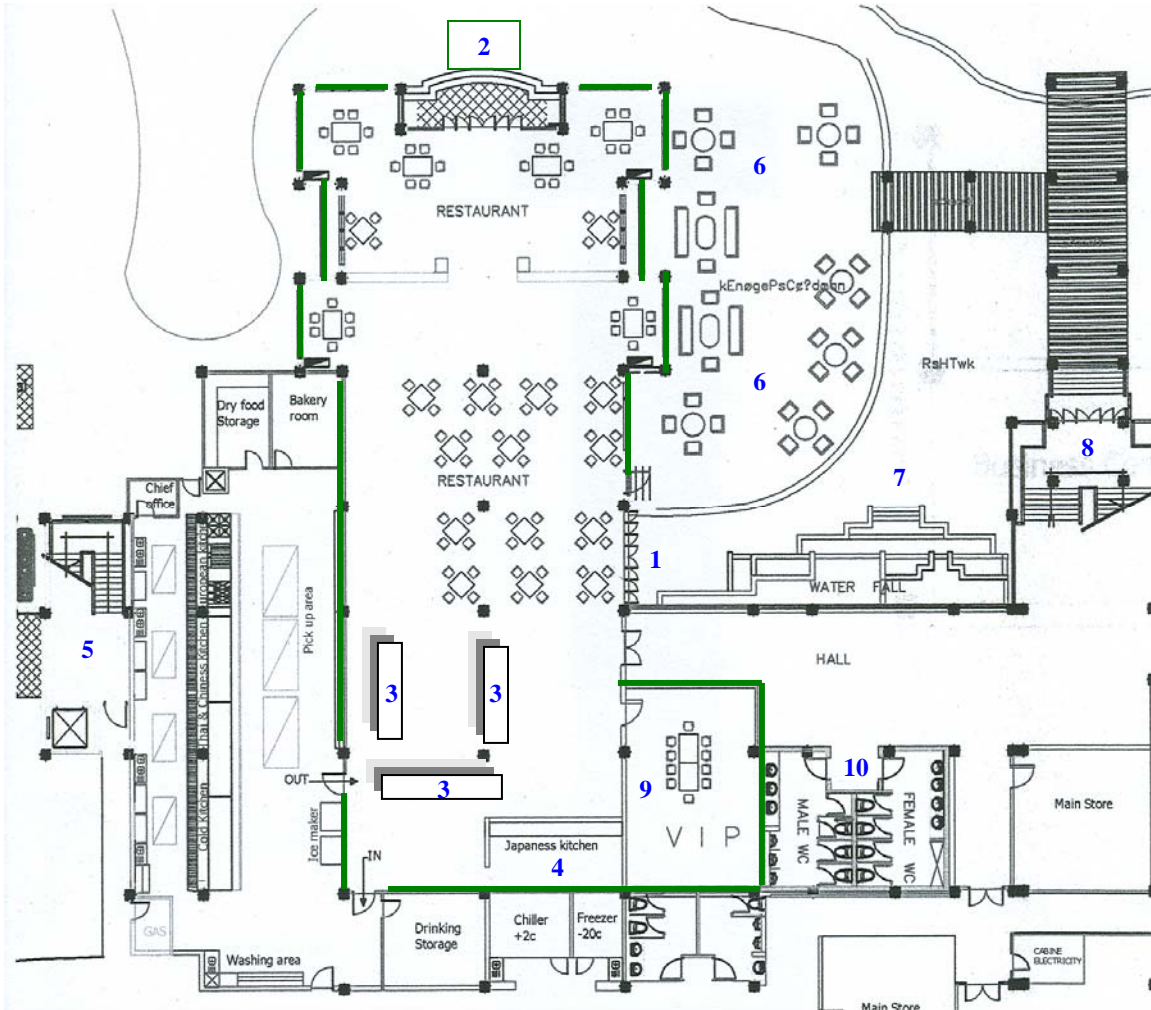

Sunset Café (Floor Plan)

Index:

- | | |
|------------------------|----------------------|
| 1. Entrance | 2. Entrance |
| 3. Buffet Station | 4. Hot Station |
| 5. Kitchen Area | 6. Outdoor Area |
| 7. Pound & Waterfall | 8. Bridge from Lobby |
| 9. Private Dining Room | 10. Restrooms |