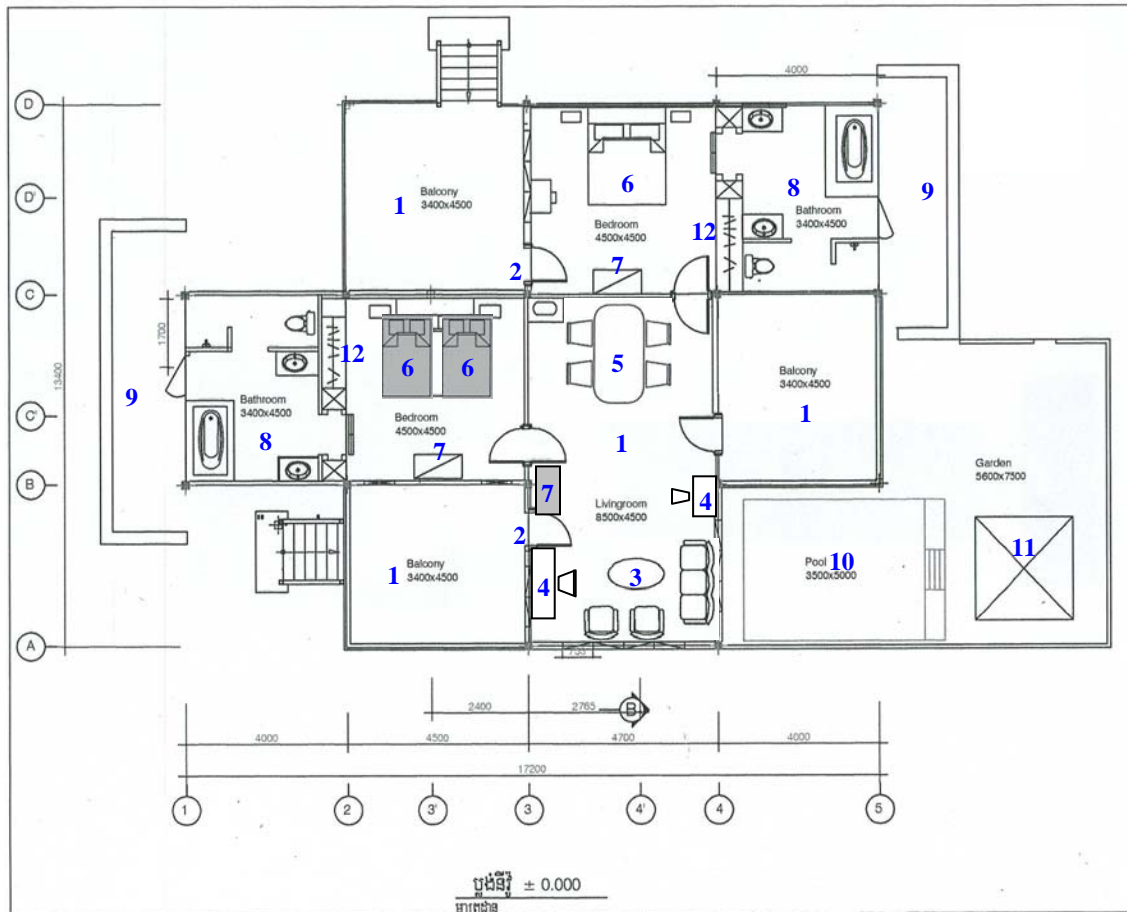

Bird of Paradise Villa Floor Plan (2 Bedrooms Villa)

Index:

Room Size: 220 square meters

- | | |
|--------------------|------------------|
| 1. Balcony | 2. Entrance |
| 3. Sofa Area | 4. Writing Desk |
| 5. Dining Table | 6. Bed |
| 7. Television | 8. Bathroom |
| 9. Outdoor garden | 10. Private Pool |
| 11. Relation House | 12. Wardrobe |