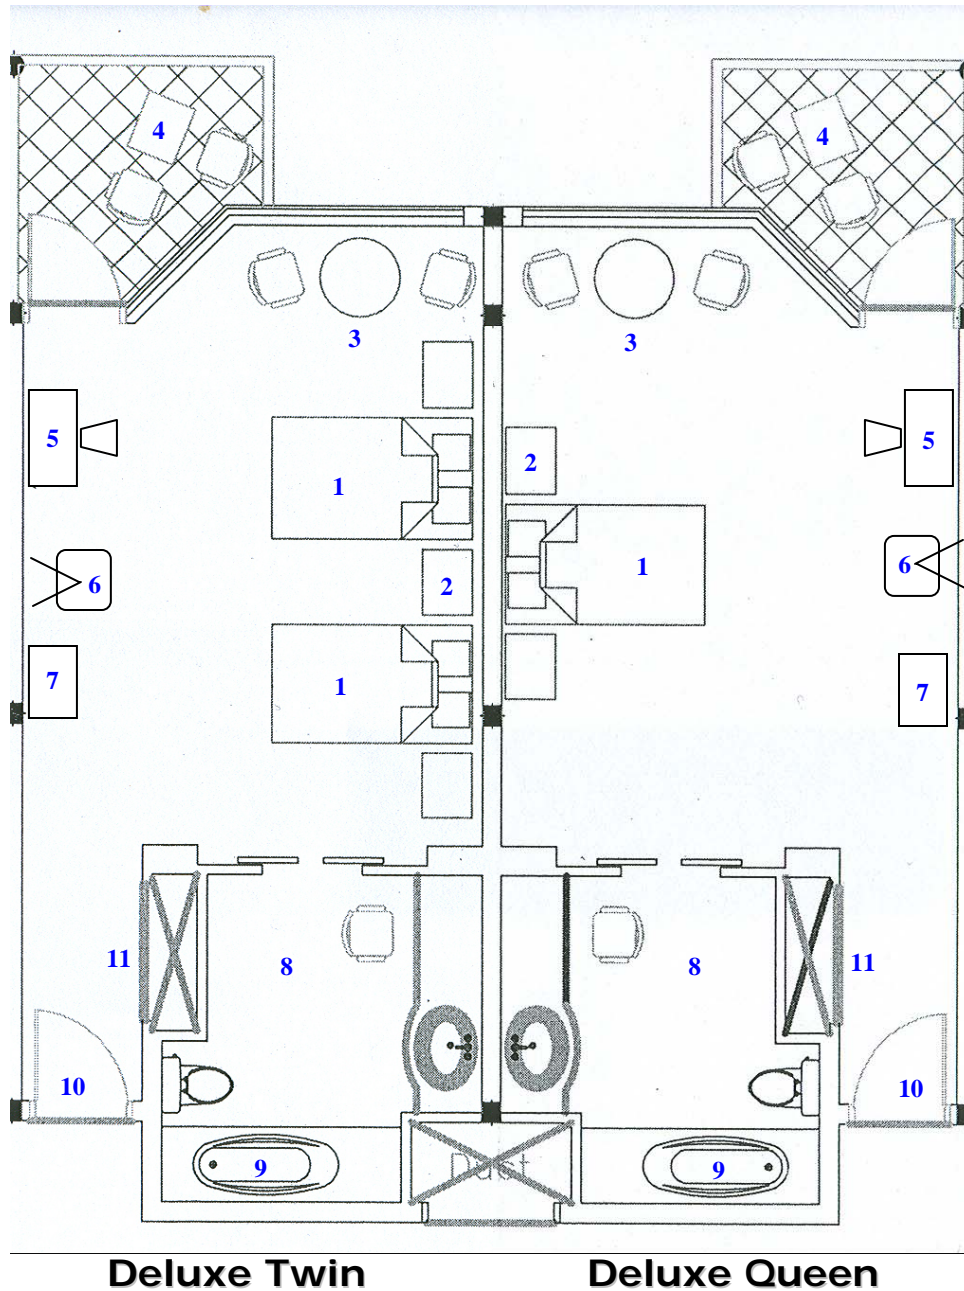

# Deluxe Room Floor Plan

## Index:

Room Size: 42 square meters

- |                 |                 |
|-----------------|-----------------|
| 1. Bed          | 2. Bedding Lamp |
| 3. Sofa Area    | 4. Balcony Area |
| 5. Writing Desk | 6. Television   |
| 7. Luggage Rack | 8. Bathroom     |
| 9. Bathtub      | 10. Entrance    |
| 11. Wardrobe    |                 |