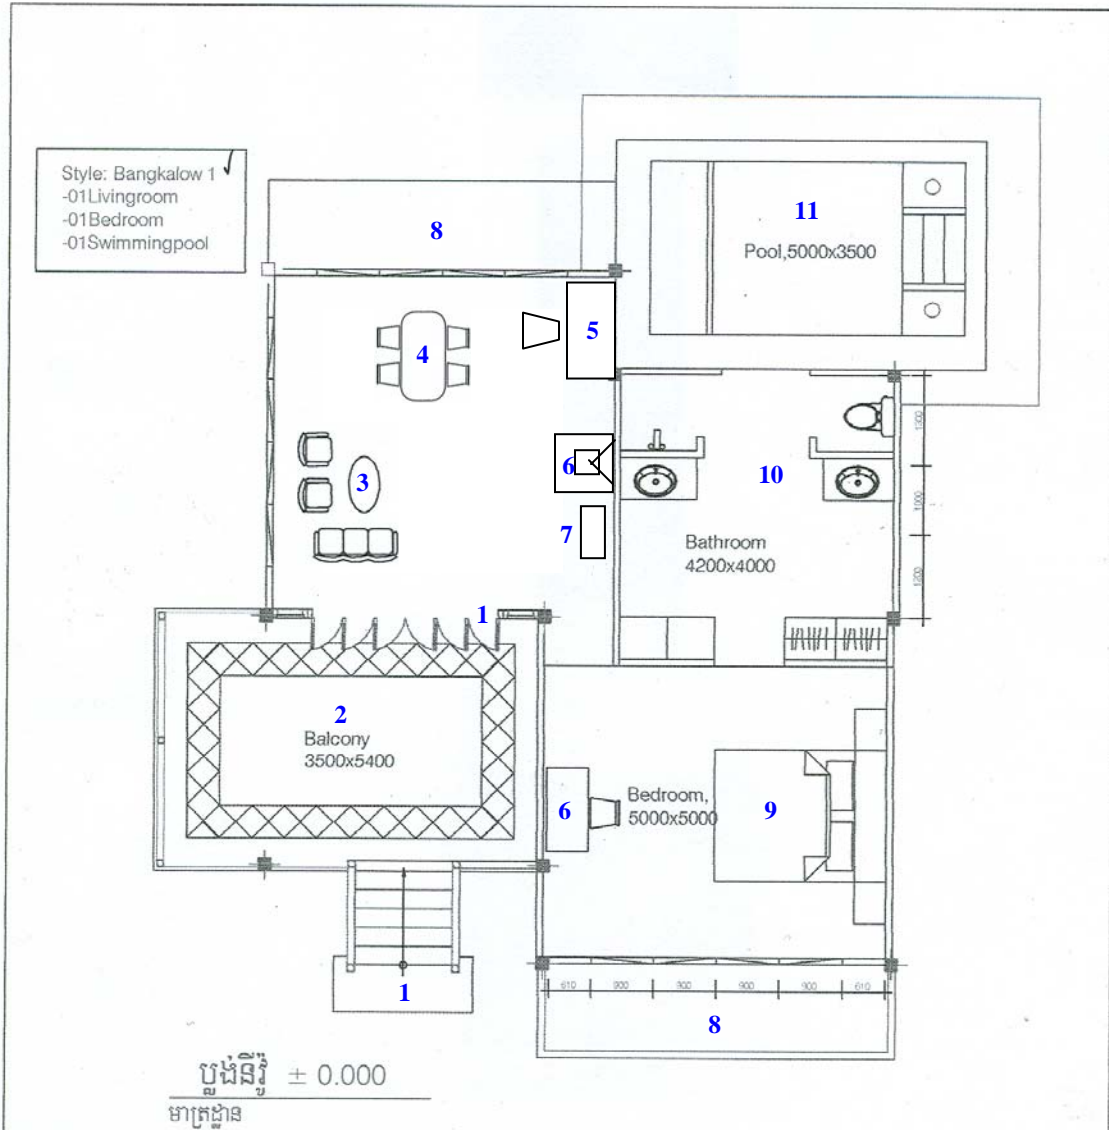

Frangipani Villa Floor Plan

(1 Bedroom Villa)

Index:

Room Size: 120 square meters

- | | |
|------------------|-----------------|
| 1. Entrance | 2. Balcony |
| 3. Sofa Area | 4. Dining Table |
| 5. Writing Desk | 6. Television |
| 7. Luggage Rack | 8. Terrace |
| 9. Bed | 10. Bathroom |
| 11. Private Pool | |