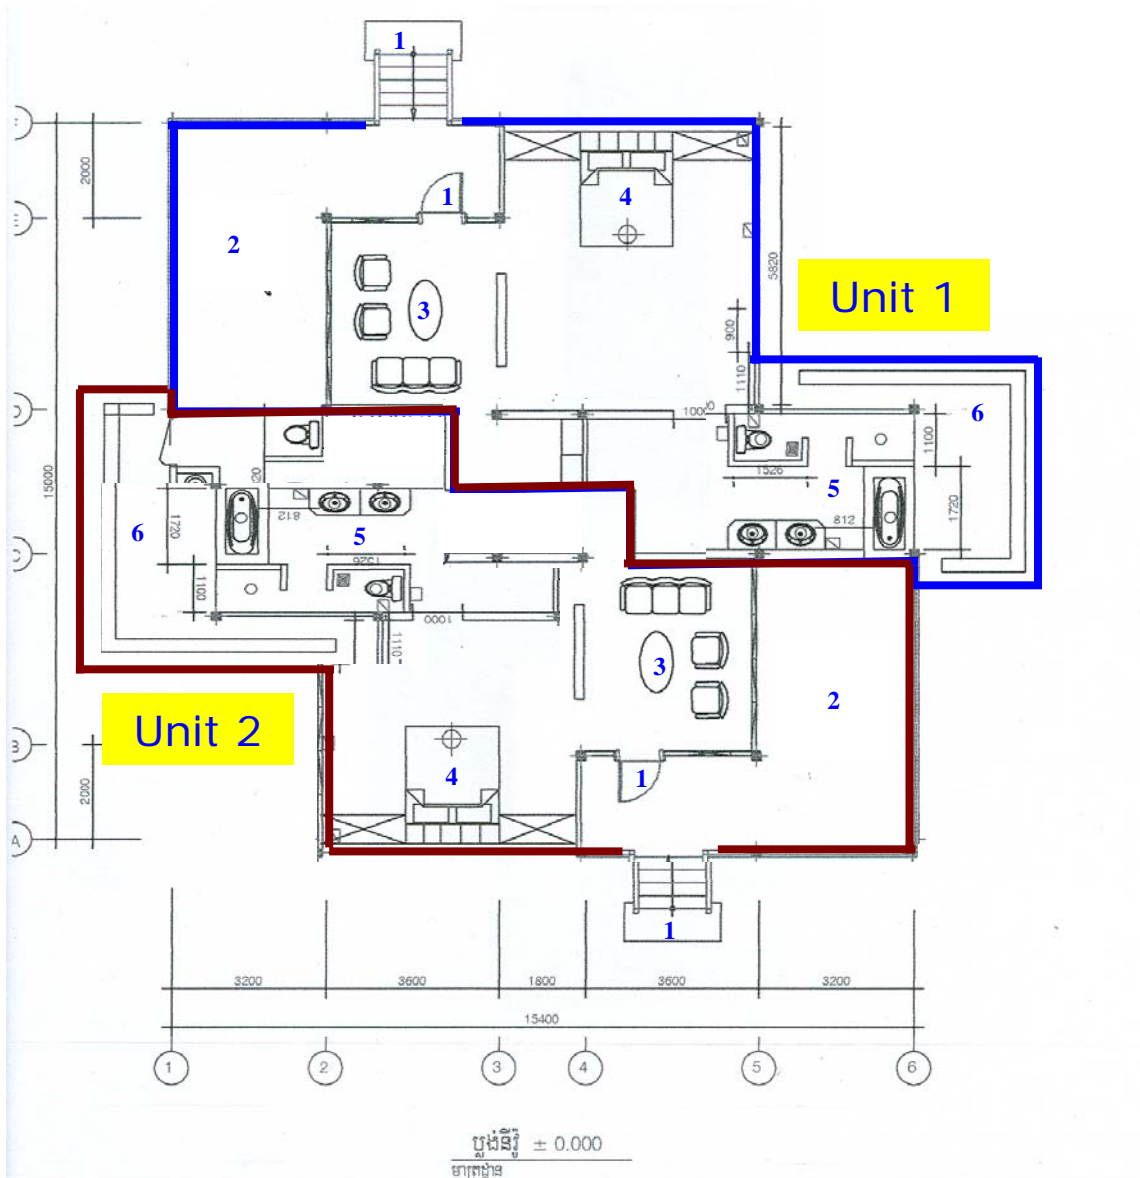

Heliconia Villa Floor Plan

(1 Bedroom Villa)

Index:

Room Size: 100 square meters

- | | |
|--------------|---------------------|
| 1. Entrance | 2. Terrace |
| 3. Sofa Area | 4. Bed |
| 5. Bathroom | 6. Outdoor Bathroom |