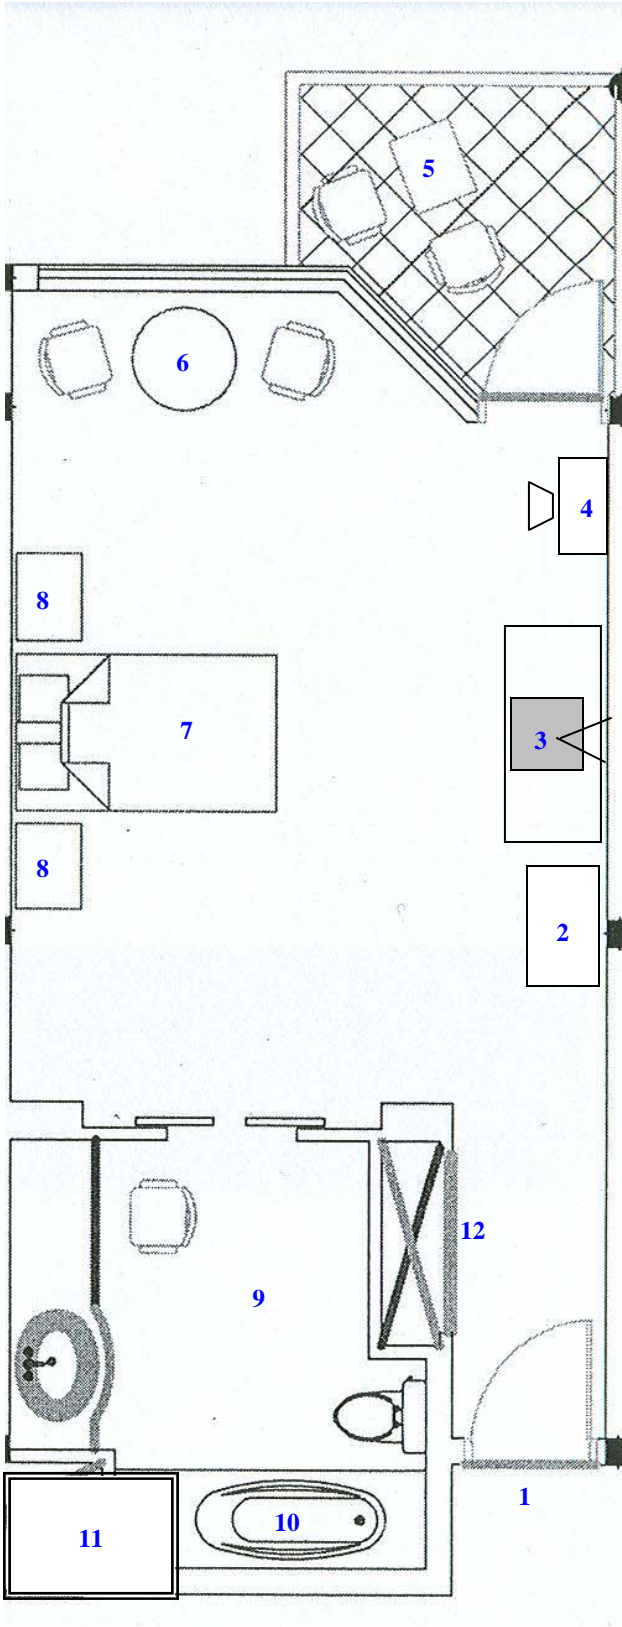

Premier Deluxe Floor Plan

Angkor Palace Resort & Spa
Siem Reap Kingdom of Cambodia

SUMMIT
HOTELS & RESORTS
PREFERRED HOTEL GROUP

MEMBER OF

WORLDHOTELS
DELUXE COLLECTION

Index:

Room Size: 42 square meters

1. Entrance
2. Luggage Rack
3. Television
4. Writing Desk
5. Balcony Area
6. Sofa Area
7. Bedding (Twin or Queen)
8. Bedding Lamp
9. Bathroom
10. Bathtub
11. Shower Area
12. Wardrobe