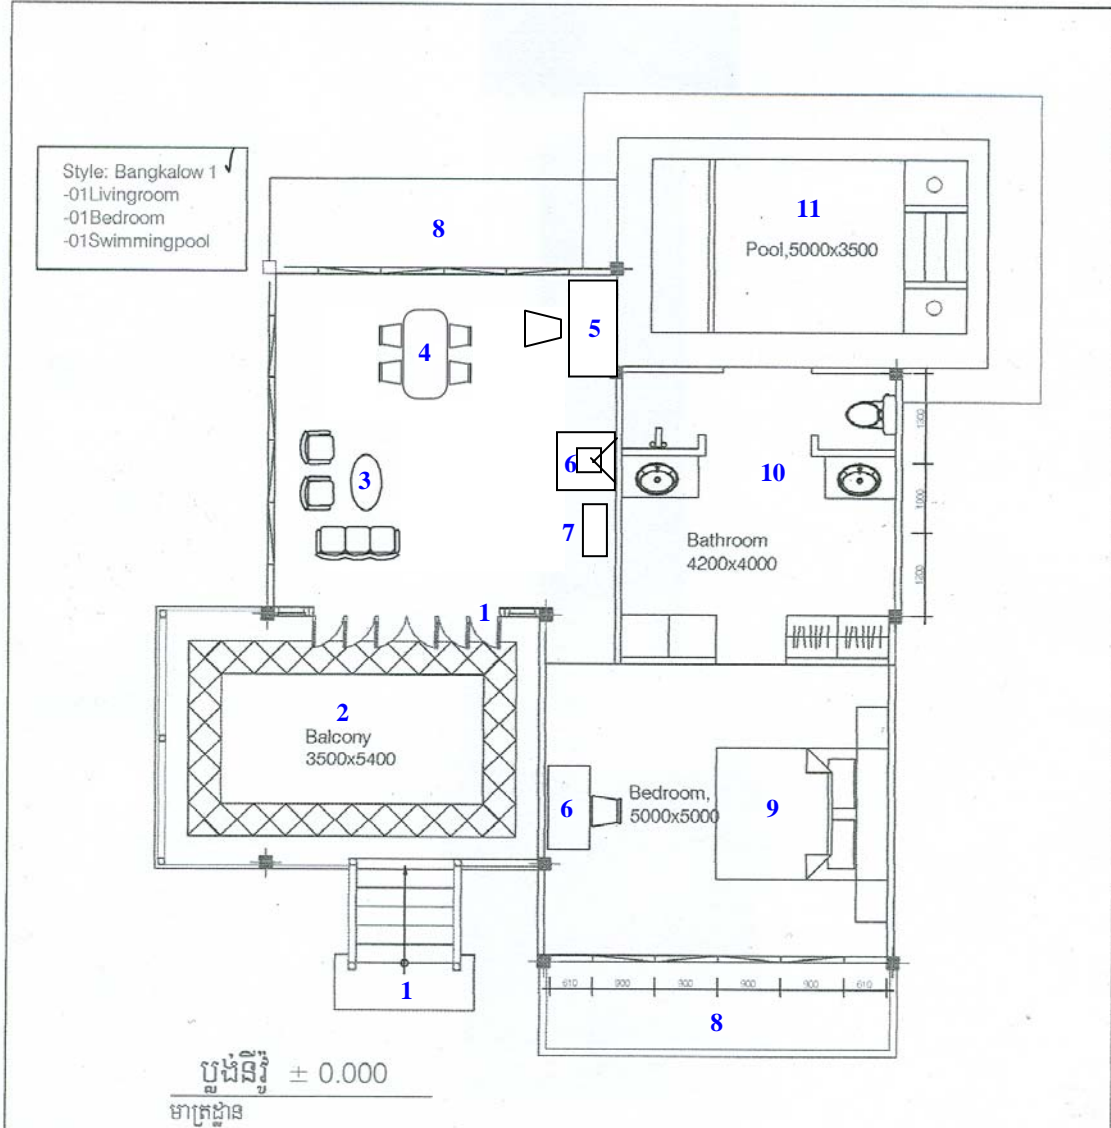

Jasmine Villa Floor Plan

(1 Bedroom Villa)

Index:
Room Size: 80 square meters

1. Bed	2. Bathroom
3. Shower Area	4. Bathtub
5. Outdoor Bathroom	6. Entrance
7. Writing Desk	8. Sofa Area
9. Living Room	10. Television
11. Wardrobe	

Heliconia Villa Floor Plan

(1 Bedroom Villa)

Index:

Room Size: 100 square meters

- | | |
|--------------|---------------------|
| 2. Entrance | 2. Terrace |
| 3. Sofa Area | 4. Bed |
| 5. Bathroom | 6. Outdoor Bathroom |

 Angkor Palace Resort & Spa
 Siem Reap Kingdom of Cambodia

SUMMIT
 HOTELS & RESORTS™
 PREFERRED HOTEL GROUP®

Frangipani Villa Floor Plan

(1 Bedroom Villa)

Index:

Room Size: 120 square meters

- | | |
|------------------|-----------------|
| 3. Entrance | 2. Balcony |
| 3. Sofa Area | 4. Dining Table |
| 5. Writing Desk | 6. Television |
| 7. Luggage Rack | 8. Terrace |
| 9. Bed | 10. Bathroom |
| 11. Private Pool | |

Bird of Paradise Villa Floor Plan (2 Bedrooms Villa)

Index:

Room Size: 220 square meters

- | | |
|--------------------|------------------|
| 4. Balcony | 2. Entrance |
| 3. Sofa Area | 4. Writing Desk |
| 5. Dining Table | 6. Bed |
| 7. Television | 8. Bathroom |
| 9. Outdoor garden | 10. Private Pool |
| 11. Relation House | 12. Wardrobe |