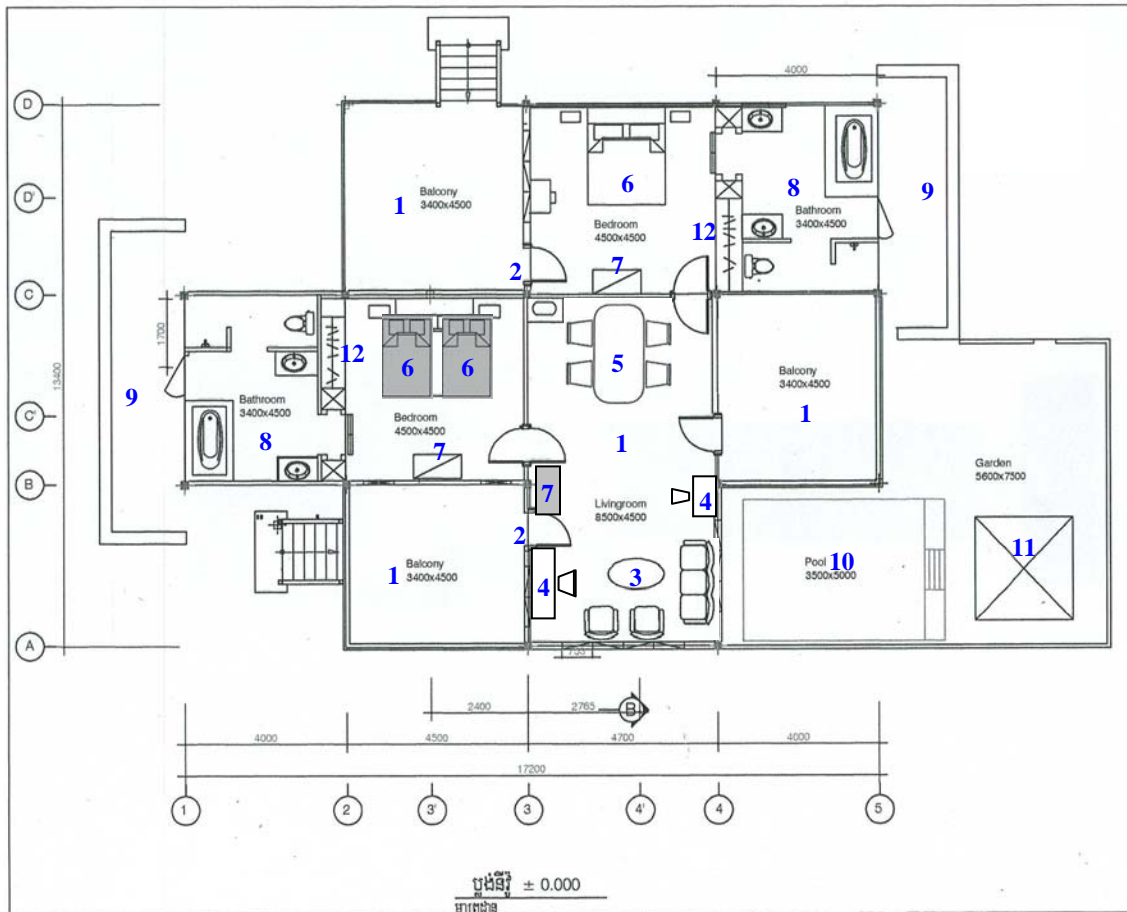

Jasmine Villa Floor Plan

(1 Bedroom Villa)

Index:
Room Size: 80 square meters

1. Bed	2. Bathroom
3. Shower Area	4. Bathtub
5. Outdoor Bathroom	6. Entrance
7. Writing Desk	8. Sofa Area
9. Living Room	10. Television
11. Wardrobe	

Heliconia Villa Floor Plan

(1 Bedroom Villa)

Index:

Room Size: 100 square meters

- | | |
|--------------|---------------------|
| 2. Entrance | 2. Terrace |
| 3. Sofa Area | 4. Bed |
| 5. Bathroom | 6. Outdoor Bathroom |

 Angkor Palace Resort & Spa
 Siem Reap Kingdom of Cambodia

SUMMIT
 HOTELS & RESORTS™
 PREFERRED HOTEL GROUP®

Frangipani Villa Floor Plan

(1 Bedroom Villa)

Index:

Room Size: 120 square meters

- | | |
|------------------|-----------------|
| 3. Entrance | 2. Balcony |
| 3. Sofa Area | 4. Dining Table |
| 5. Writing Desk | 6. Television |
| 7. Luggage Rack | 8. Terrace |
| 9. Bed | 10. Bathroom |
| 11. Private Pool | |

Bird of Paradise Villa Floor Plan (2 Bedrooms Villa)

Index:

Room Size: 220 square meters

- | | |
|--------------------|------------------|
| 4. Balcony | 2. Entrance |
| 3. Sofa Area | 4. Writing Desk |
| 5. Dining Table | 6. Bed |
| 7. Television | 8. Bathroom |
| 9. Outdoor garden | 10. Private Pool |
| 11. Relation House | 12. Wardrobe |