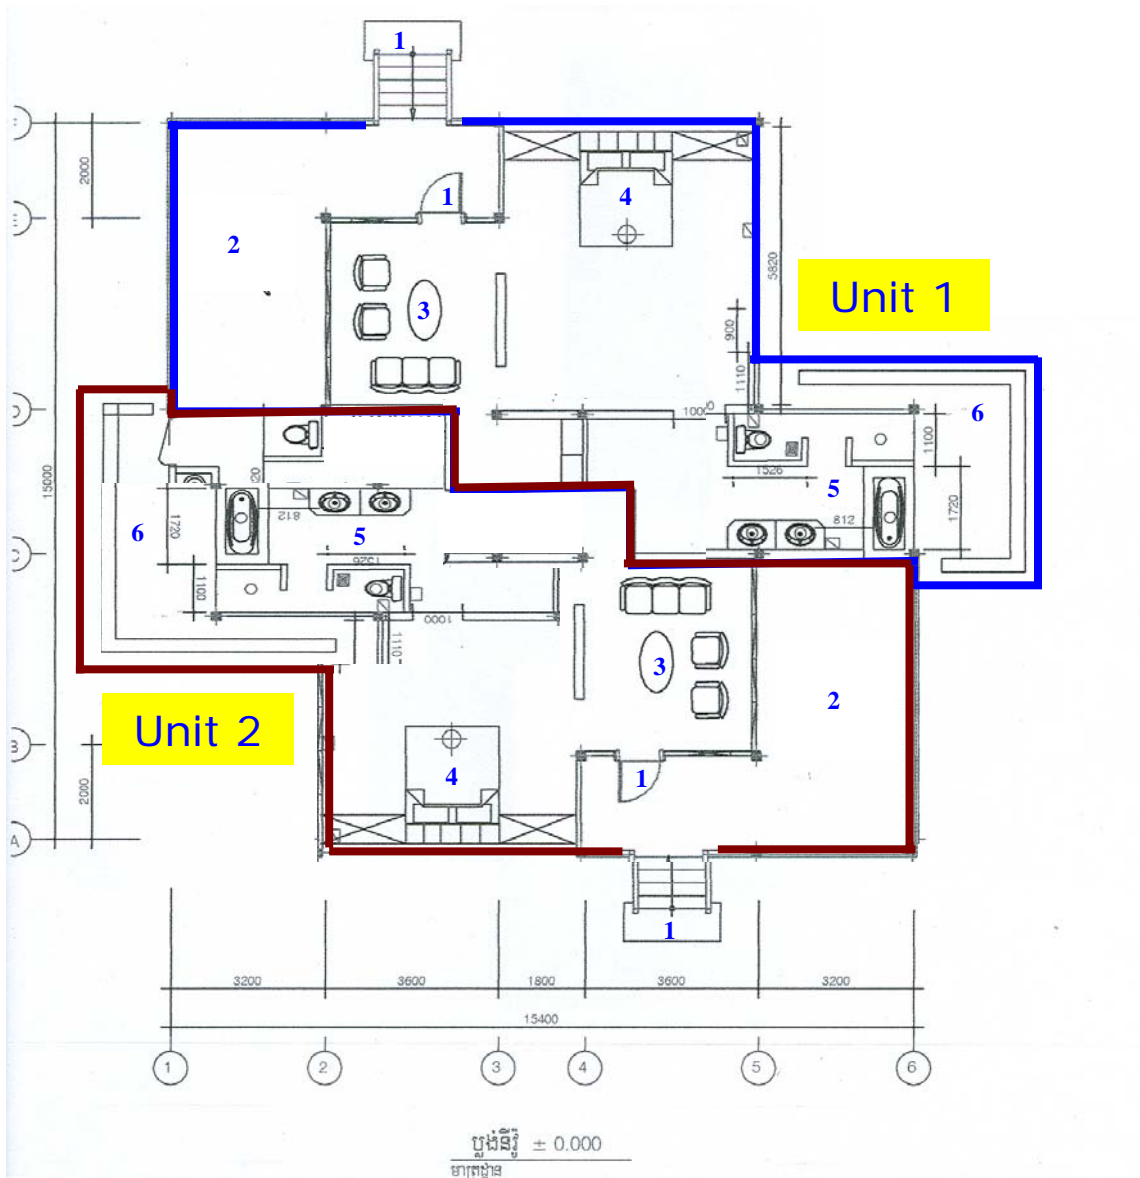

Jasmine Villa Floor Plan

(1 Bedroom Villa)

Index:
Room Size: 80 square meters

1. Bed	2. Bathroom
3. Shower Area	4. Bathtub
5. Outdoor Bathroom	6. Entrance
7. Writing Desk	8. Sofa Area
9. Living Room	10. Television
11. Wardrobe	

Heliconia Villa Floor Plan

(1 Bedroom Villa)

Index:

Room Size: 100 square meters

- | | |
|--------------|---------------------|
| 2. Entrance | 2. Terrace |
| 3. Sofa Area | 4. Bed |
| 5. Bathroom | 6. Outdoor Bathroom |

 Angkor Palace Resort & Spa
 Siem Reap Kingdom of Cambodia

SUMMIT
 HOTELS & RESORTS™
 PREFERRED HOTEL GROUP®

Frangipani Villa Floor Plan

(1 Bedroom Villa)

Index:

Room Size: 120 square meters

- | | |
|------------------|-----------------|
| 3. Entrance | 2. Balcony |
| 3. Sofa Area | 4. Dining Table |
| 5. Writing Desk | 6. Television |
| 7. Luggage Rack | 8. Terrace |
| 9. Bed | 10. Bathroom |
| 11. Private Pool | |

Bird of Paradise Villa Floor Plan (2 Bedrooms Villa)

Index:

Room Size: 220 square meters

- | | |
|--------------------|------------------|
| 4. Balcony | 2. Entrance |
| 3. Sofa Area | 4. Writing Desk |
| 5. Dining Table | 6. Bed |
| 7. Television | 8. Bathroom |
| 9. Outdoor garden | 10. Private Pool |
| 11. Relation House | 12. Wardrobe |