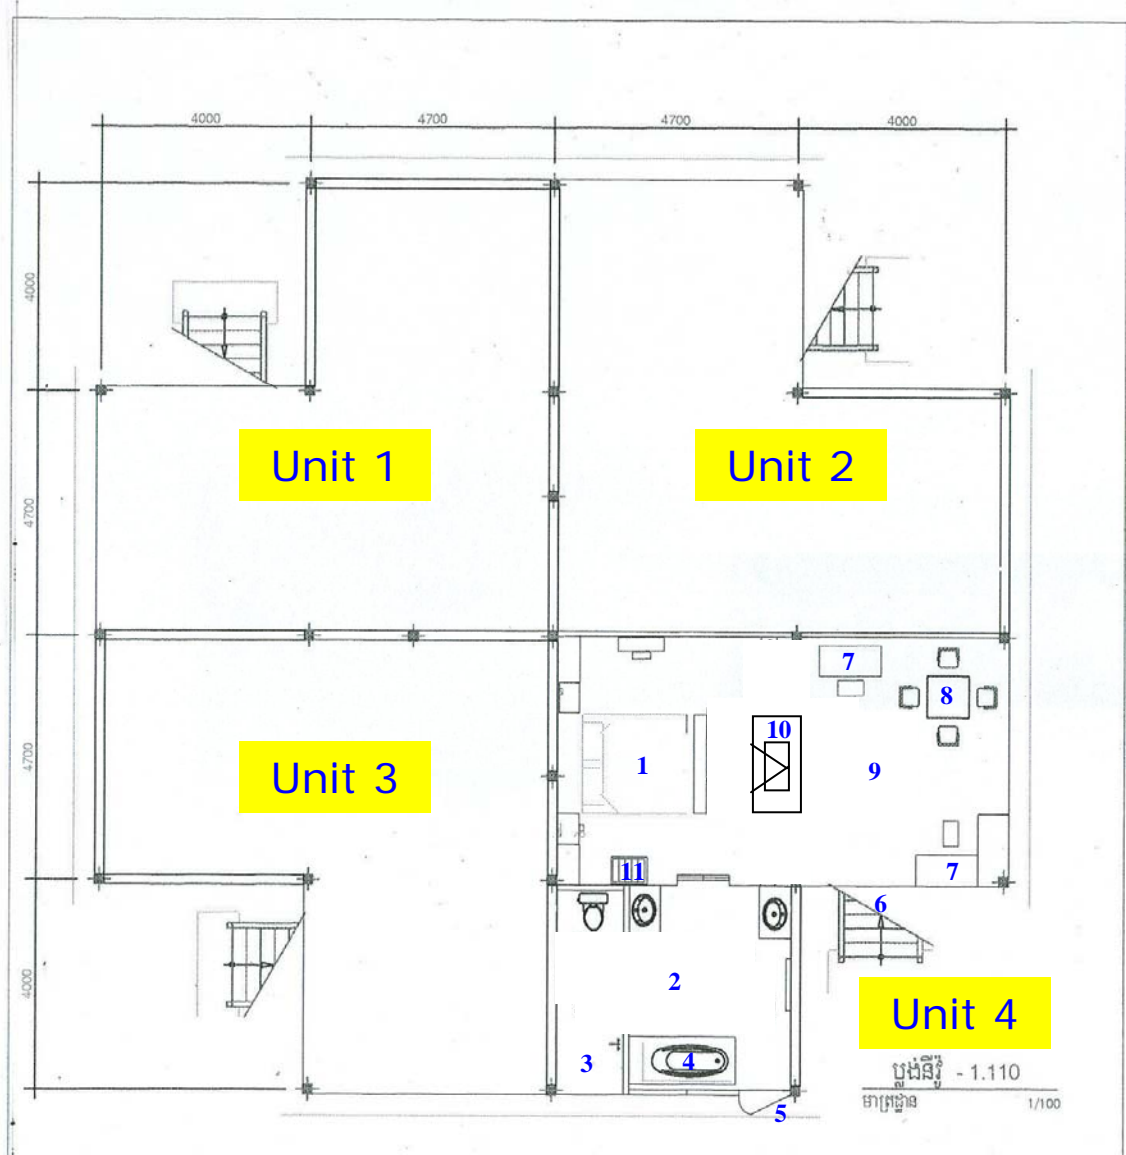

Jasmine Villa Floor Plan

(1 Bedroom Villa)

Index:
Room Size: 80 square meters

1. Bed	2. Bathroom
3. Shower Area	4. Bathtub
5. Outdoor Bathroom	6. Entrance
7. Writing Desk	8. Sofa Area
9. Living Room	10. Television
11. Wardrobe	

Heliconia Villa Floor Plan

(1 Bedroom Villa)

Index:

Room Size: 100 square meters

- | | |
|--------------|---------------------|
| 2. Entrance | 2. Terrace |
| 3. Sofa Area | 4. Bed |
| 5. Bathroom | 6. Outdoor Bathroom |

 Angkor Palace Resort & Spa
 Siem Reap Kingdom of Cambodia

SUMMIT
 HOTELS & RESORTS™
 PREFERRED HOTEL GROUP®

Frangipani Villa Floor Plan

(1 Bedroom Villa)

Index:

Room Size: 120 square meters

- | | |
|------------------|-----------------|
| 3. Entrance | 2. Balcony |
| 3. Sofa Area | 4. Dining Table |
| 5. Writing Desk | 6. Television |
| 7. Luggage Rack | 8. Terrace |
| 9. Bed | 10. Bathroom |
| 11. Private Pool | |

Bird of Paradise Villa Floor Plan (2 Bedrooms Villa)

Index:

Room Size: 220 square meters

- | | |
|--------------------|------------------|
| 4. Balcony | 2. Entrance |
| 3. Sofa Area | 4. Writing Desk |
| 5. Dining Table | 6. Bed |
| 7. Television | 8. Bathroom |
| 9. Outdoor garden | 10. Private Pool |
| 11. Relation House | 12. Wardrobe |